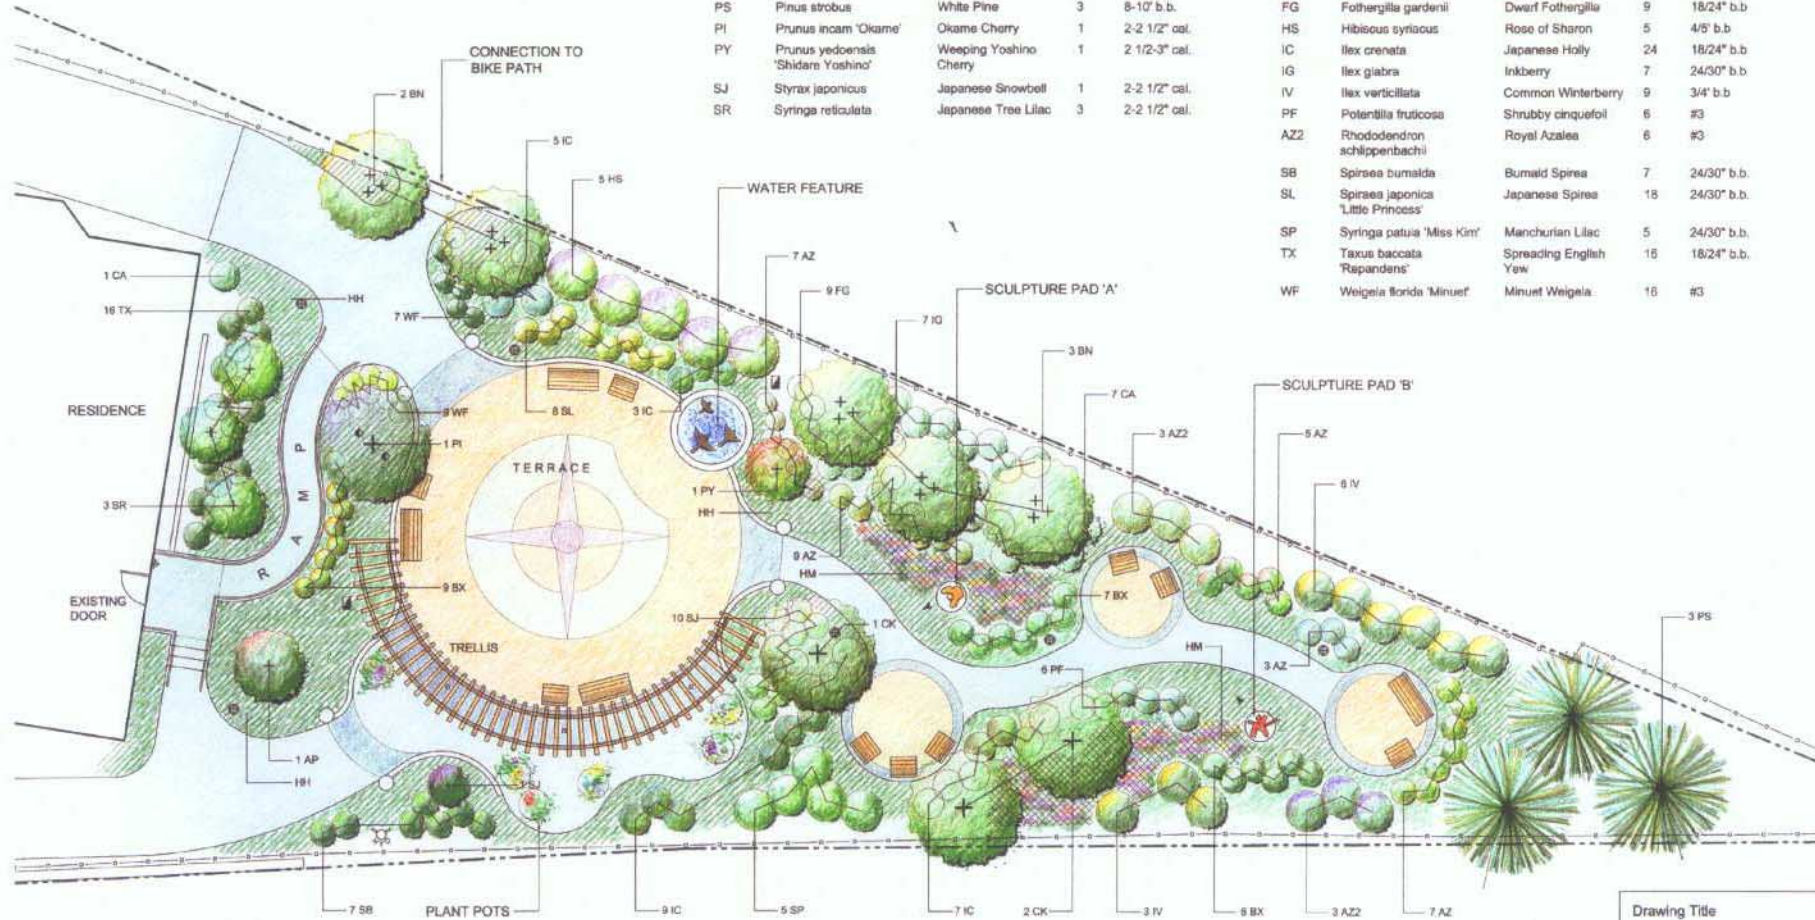

PLANT LIST

Perennials / Ground Cover

Abbrev.	Botanical Name	Common Name	Qty.	Size
HH	Hedera helix 'Baltica'	Baltic Ivy	40	Flat
HM	Hemerocallis	Daylily	100	#1
PE	Assorted Perennials		30	#1

Trees

Abbrev.	Botanical Name	Common Name	Qty.	Size
AP	Acer palmatum	Japanese Maple	1	2-2 1/2" cal.
BN	Betula nigra	River Birch	5	12-14' clump
CK	Cornus kousa	Kousa Dogwood	3	12-14' clump
PS	Pinus strobus	White Pine	3	8-10' b.b.
PI	Prunus incam 'Okame'	Okame Cherry	1	2-2 1/2" cal.
PY	Prunus yedoensis 'Shidara Yoshino'	Weeping Yoshino Cherry	1	2 1/2-3" cal.
SJ	Styrax japonicus	Japanese Snowbell	1	2-2 1/2" cal.
SR	Syringa reticulata	Japanese Tree Lilac	3	2-2 1/2" cal.

Shrubs

Abbrev.	Botanical Name	Common Name	Qty.	Size
AZ	Azalea	Azalea	22	18/24" b.b.
BX	Buxus sempervirens	American Boxwood	22	15/18" b.b.
CA	Clethra alnifolia	Summersweet Clethra	8	18/24" b.b.
FG	Fothergilla gardenii	Dwarf Fothergilla	9	18/24" b.b.
HS	Hibiscus syriacus	Rose of Sharon	5	4/5" b.b.
IC	Ilex crenata	Japanese Holly	24	18/24" b.b.
IG	Ilex glabra	Inkberry	7	24/30" b.b.
IV	Ilex verticillata	Common Winterberry	9	3/4" b.b.
PF	Potentilla fruticosa	Shrubby cinquefoil	6	#3
AZ2	Rhododendron schlippenbachii	Royal Azalea	6	#3
SB	Spiraea bumalda	Bumald Spirea	7	24/30" b.b.
SL	Spiraea japonica 'Little Princess'	Japanese Spirea	15	24/30" b.b.
SP	Syringa patula 'Miss Kim'	Manchurian Lilac	5	24/30" b.b.
TX	Taxus baccata 'Repandens'	Spreading English Yew	15	18/24" b.b.
WF	Weigelia florida 'Minuet'	Minuet Weigelia	15	#3

Drawing Title
Planting Plan

Date: March, 2003
 Scale: 1/8" = 1'-0"

Drawing Number
L-6

a Garden at the
 Visiting Nurse / Assisted Living Center
 Somerville, MA